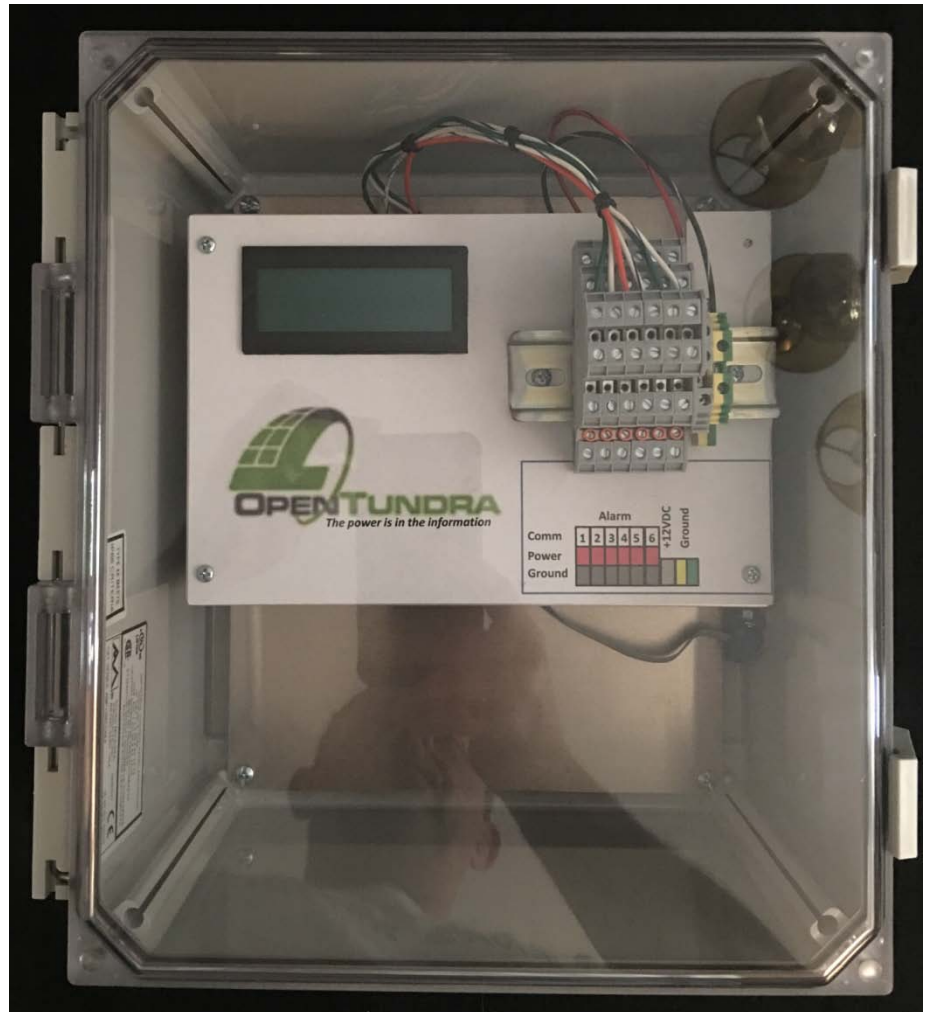

TattleTale Series

Model: TTD-06

9-28 VDC unit

Solar Option Available

Sensor Status on Screen Locally
Reports to central server every 15
minutes or Immediately on alarm

Monitors 6 Discrete Sensors

- Existing Murphy Switch
 - Existing Tilt/Float Switch
 - Existing Discrete Alarm
 - Sensors from OpenTundra
-
- Sends Text/Email on Alarm
 - Keeps History
 - Know how often alarmed
 - How long in alarm status/time to resolve

Base Unit - \$799.95

With Solar Package - \$1,049.89

Includes:

- 20 Watt Solar Panel
- Panel Bracket
- Charge Controller
- Battery
- Pole Mount hardware